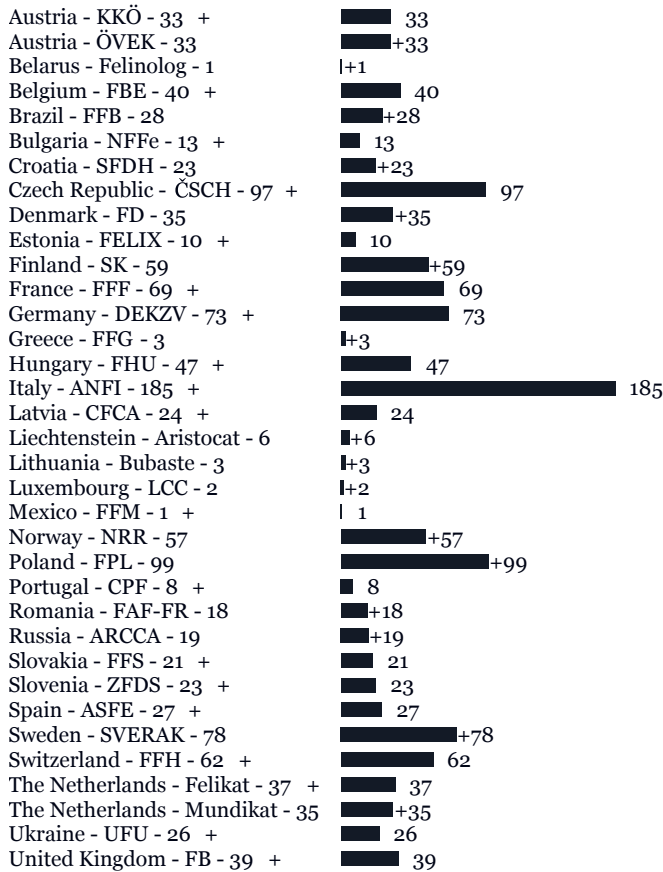

STATISTICS

EXHIBITORS