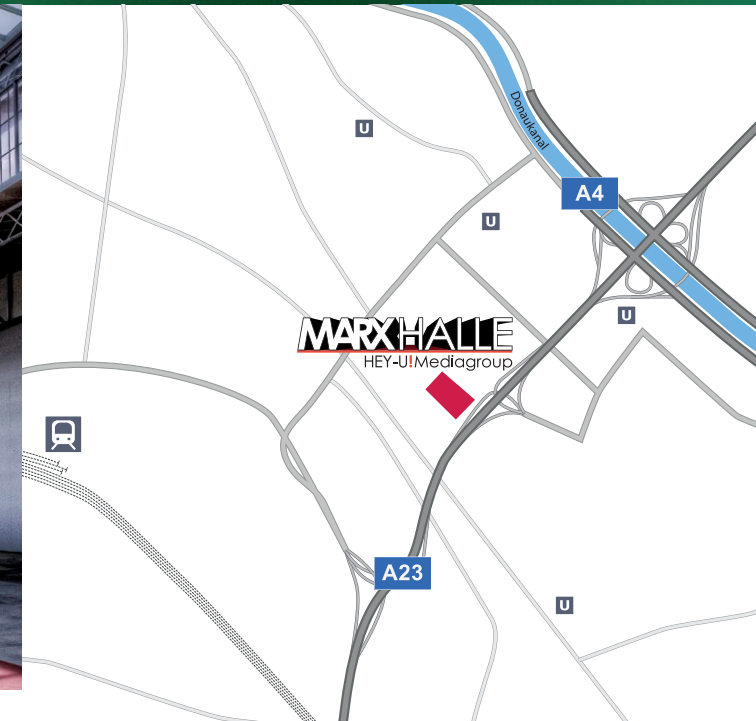

The World Show Dinner will take place in close proximity of the show venue. Further informations will follow.

**MARX HALLE** Karl-Farkas-Gasse 19, A-1030 Wien

The show hall is located close to the motorways A4 and A23 as well as to Vienna's new Central Railway Station. Vienna International Airport is 17 km away.